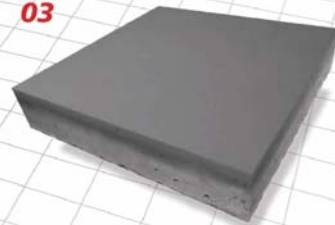

DUROSTONE

color-card

NATURAL GREY
NATURAL
01

DARK GREY
ANTHRACITE
02

MID-GREY
GRAPHITE
03

LIGHT GREY
SILVER
04

ORANGE
ORANGE
05

YELLOW
LEMON
06

BROWN
TERRA
07

RED
ROSE
08

GREEN
KIWI
09

KHAKI GREEN
KHAKI
10

WHITE
TITAN
11

BLUE
OCEAN
12

Please note that the colors appear on the color-card may not perfectly match the color of the completed industrial floor.
In case of special color requirements, please contact us!