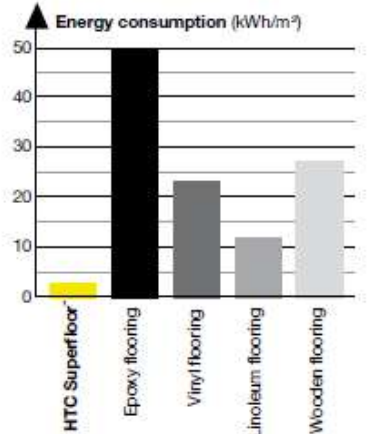

Not only is it economically advantageous to reduce energy consumption, it is environmentally beneficial too.

- Экономичность
- Эстетическая привлекательность
- Экологически чистый продукт
- Может быть окрашен, не теряя своих качеств
- Отсутствия скольжения при влажной поверхности
- Высочайшая пожарная стойкость
- Простота в очистке. Отсутствия следов и т.д.
- предел диапазона международного IEC 61340-5-1 и американского стандарта ANSI / ESD S20.20-1999 для ОУР

1. Долгосрочное обслуживание Twister™
   - Хорош как для новых установок, так и для ремонта полов
   - стоимости обслуживания на 60% меньше по сравнению с традиционными методами
   - Снижение уровня вибрации
   - Испытания на стойкость в соответствии с СС и ЕН стандартам.
2. Все результаты в соответствии с SS 13 72 41 значительно меньше установленных пределов (> K50) 1600 оборотов