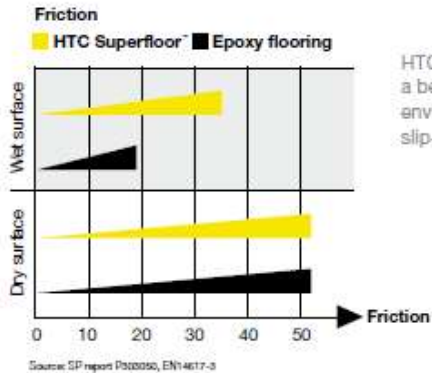

▲ Тип полов: Бетон  
Местонахождение: Склад

▼ Тип полов: Бетон  
Местонахождение: Дом

With HTC Superfloor™ it is up to you how glossy or matt you want your concrete floor to be.

Machinery and vehicles produce a minimum of vibration because the floor surface is completely smooth.